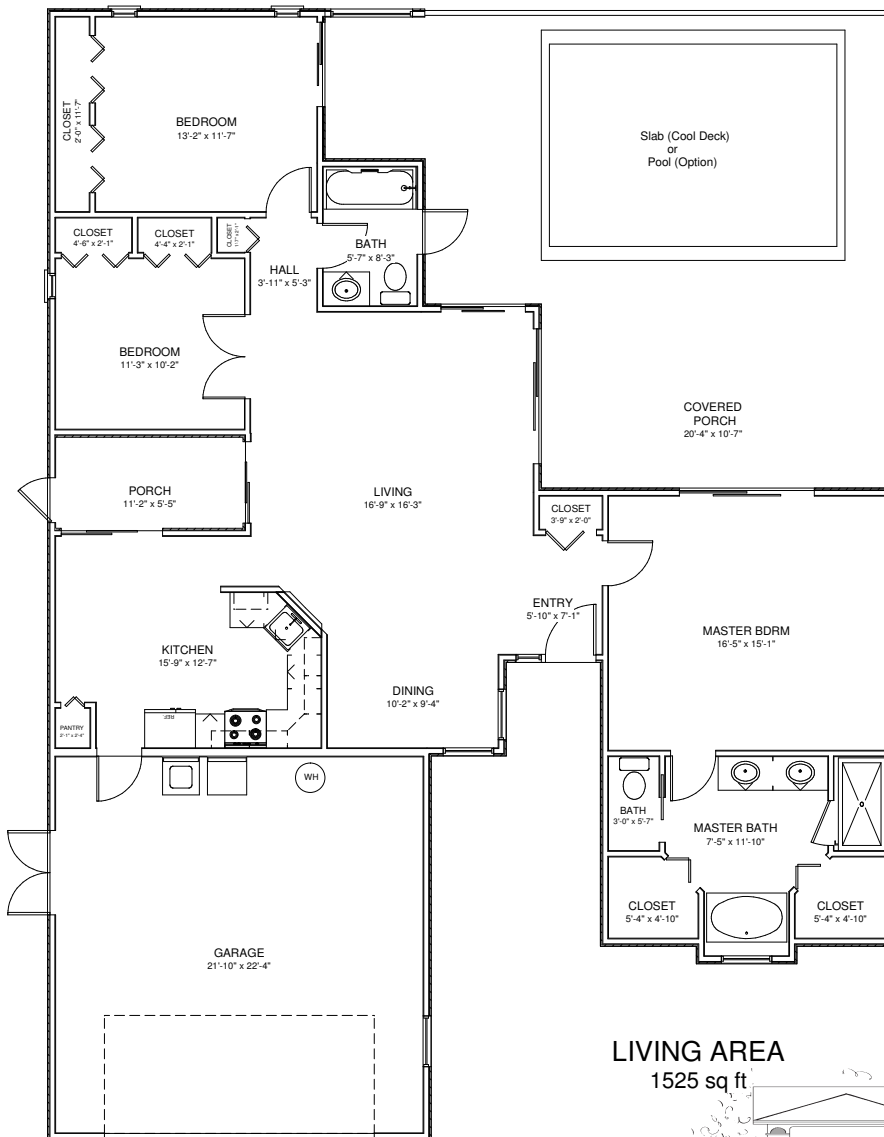

Madison

3 Bedroom / 2 Bath / 2 Car Garage

LIVING AREA
1525 sq ft

** Floor plan depictions are representations only and not to be construed as exact features or measurements and may be modified without notice*